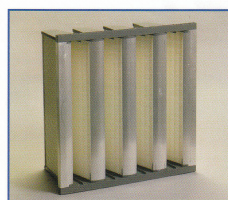

4 PAK - HALF

4 PAK

MULTIPAK - HALF

AIRECUBE

AIRECONE

MULTIPAK

V-FORM

PRE-PLEAT

RIGID AIR

PRECISION PAK

HEPA/BIO HEPA

SUPER FLOW

**Also available:**

**Filter media by the roll or metre**

**Disposable or washable type filters in standard or non-standard (available on request)**